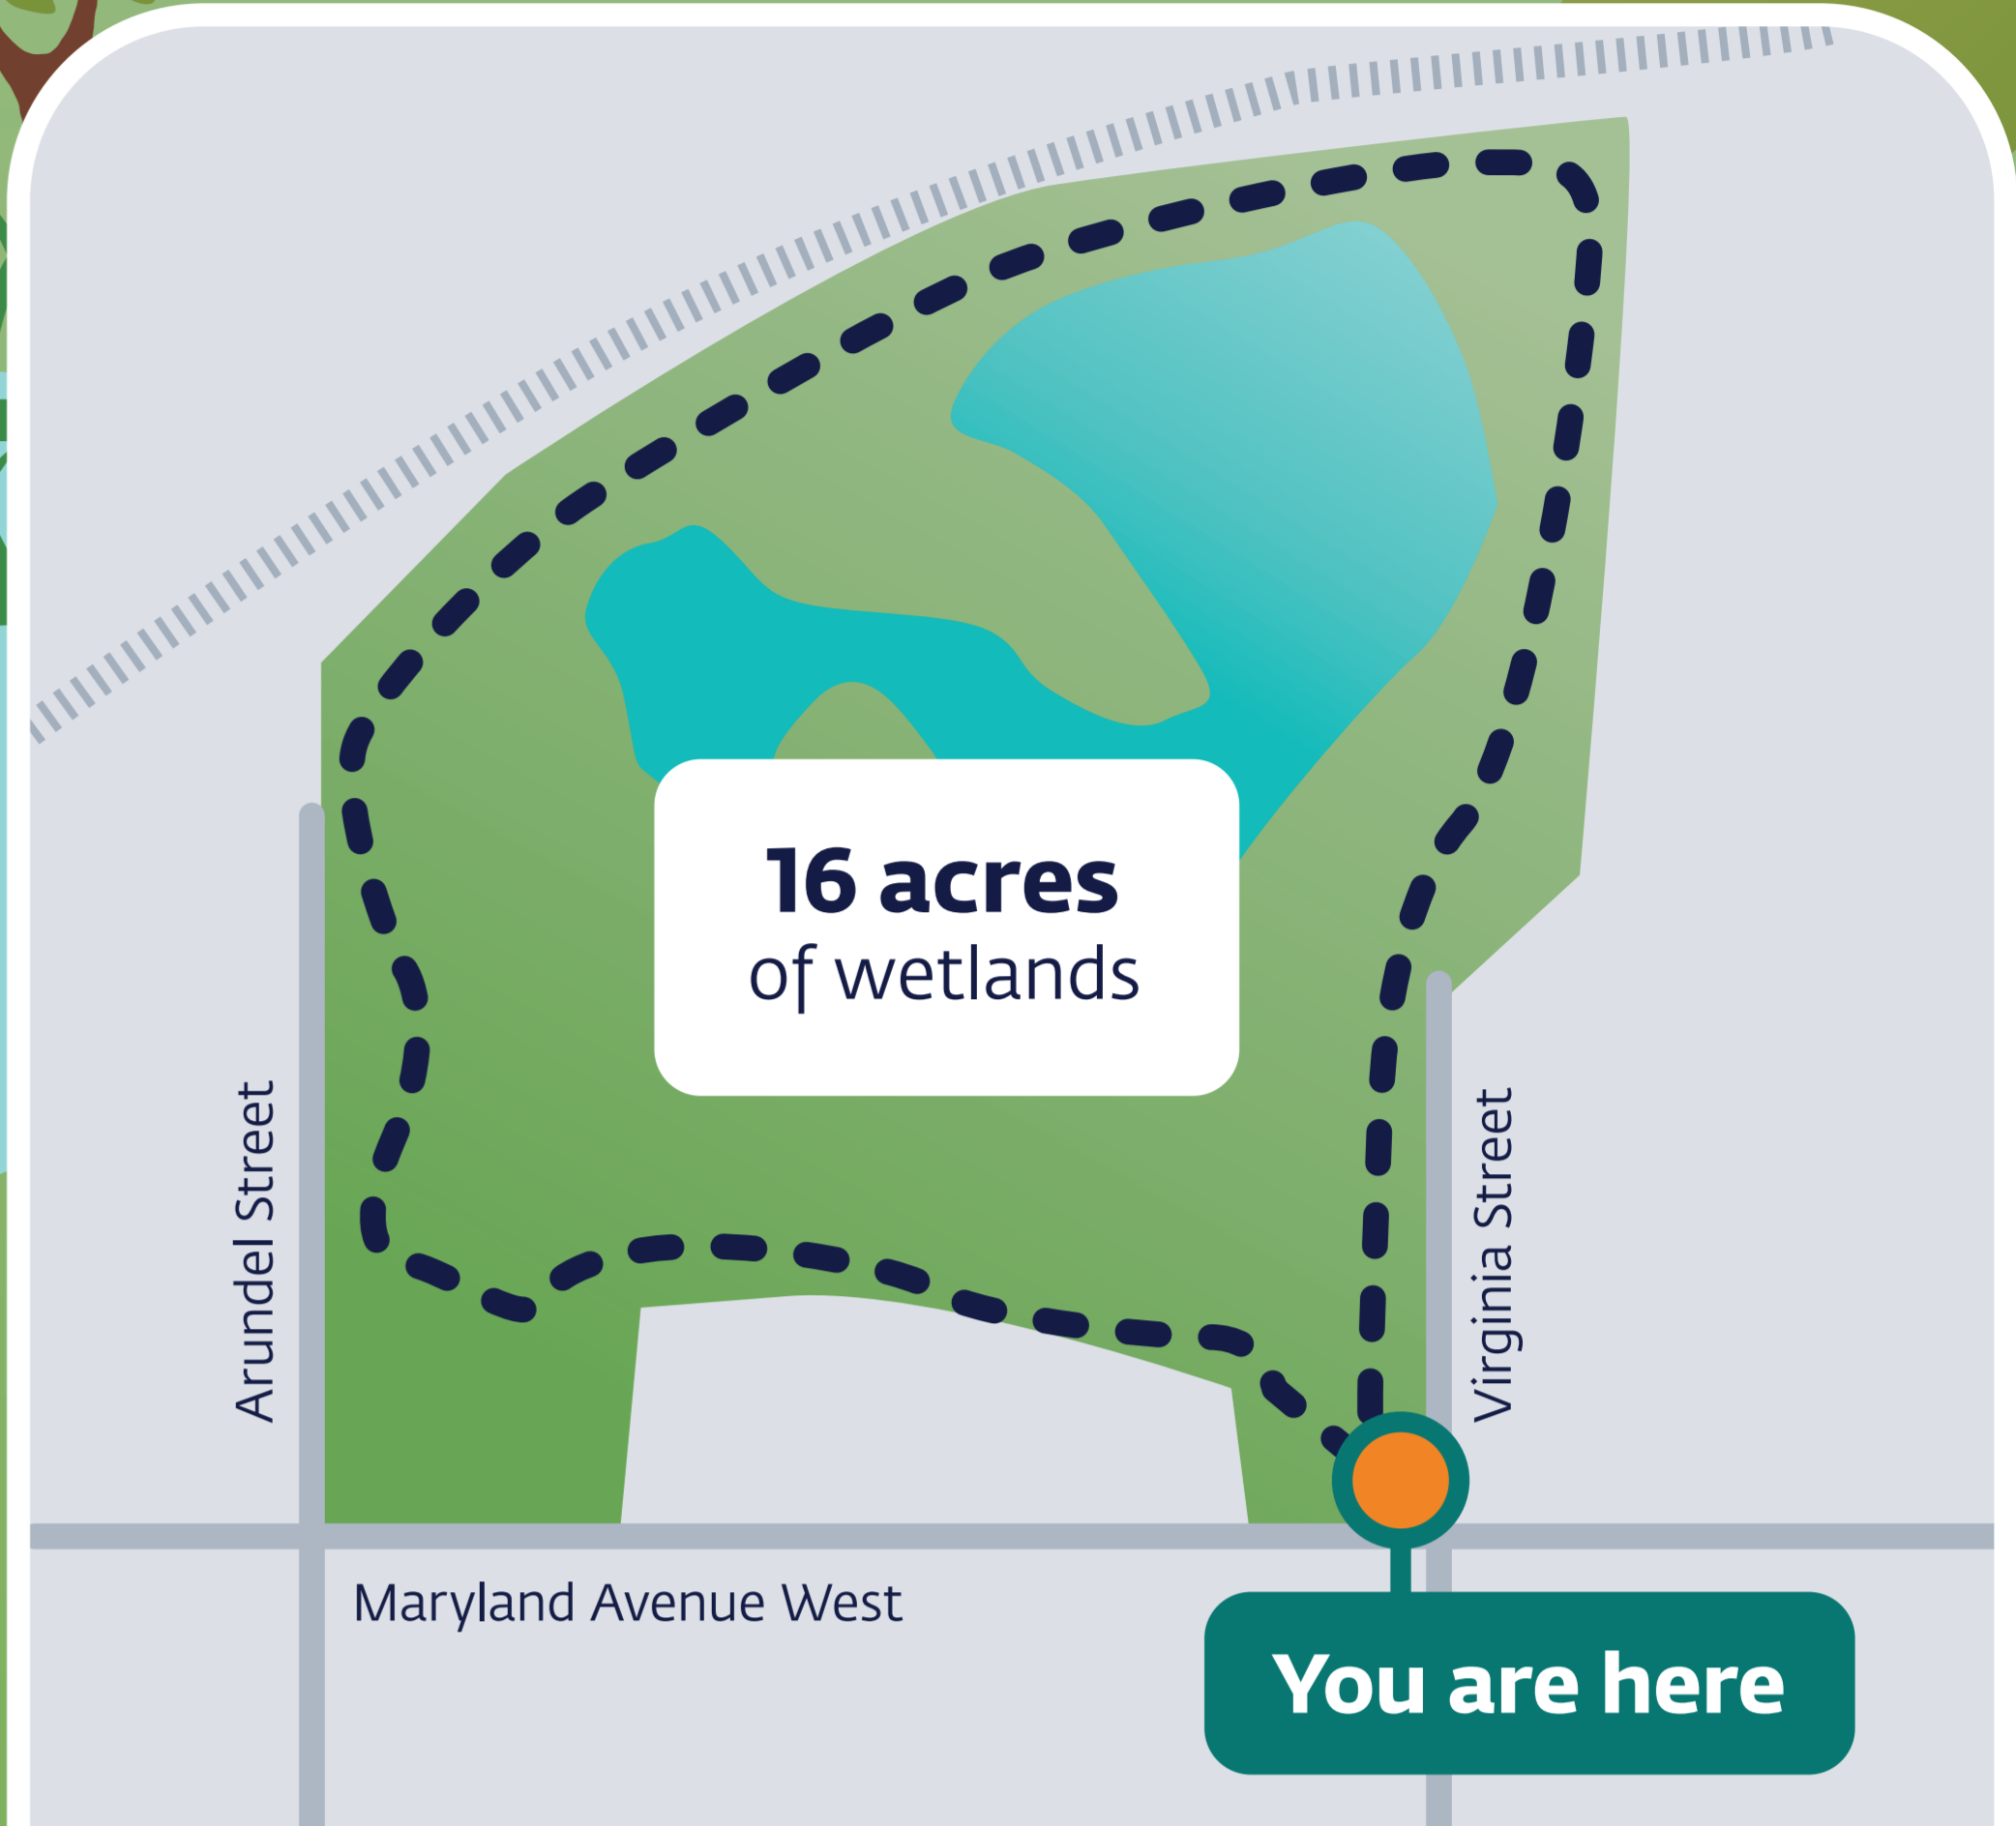

# WELCOME TO WILLOW RESERVE

Come explore 23 acres of beautiful urban wilderness at Willow Reserve. Those who walk softly and listen carefully may be welcomed by deer, songbirds, ducks, butterflies, and frogs. In recent years, the community and many partner organizations have been working to restore native plants and provide a peaceful retreat for neighbors.

### A Historic Stream

A stream once flowed across the property where you'll find railroad tracks now. It was put in a pipe and buried below ground as the area was developed and flows into the pond when it rains.

### The 3/4 Mile Loop

Visitors are invited to explore Willow Reserve. Trail marker signs have been added to guide you on your journey.

### Protecting Neighbors from Flooding

A pond fed by a storm sewer pipe sits in the middle of the reserve. This area provides relief by storing extra water during heavy rainstorms to prevent flooding in the neighboring community.