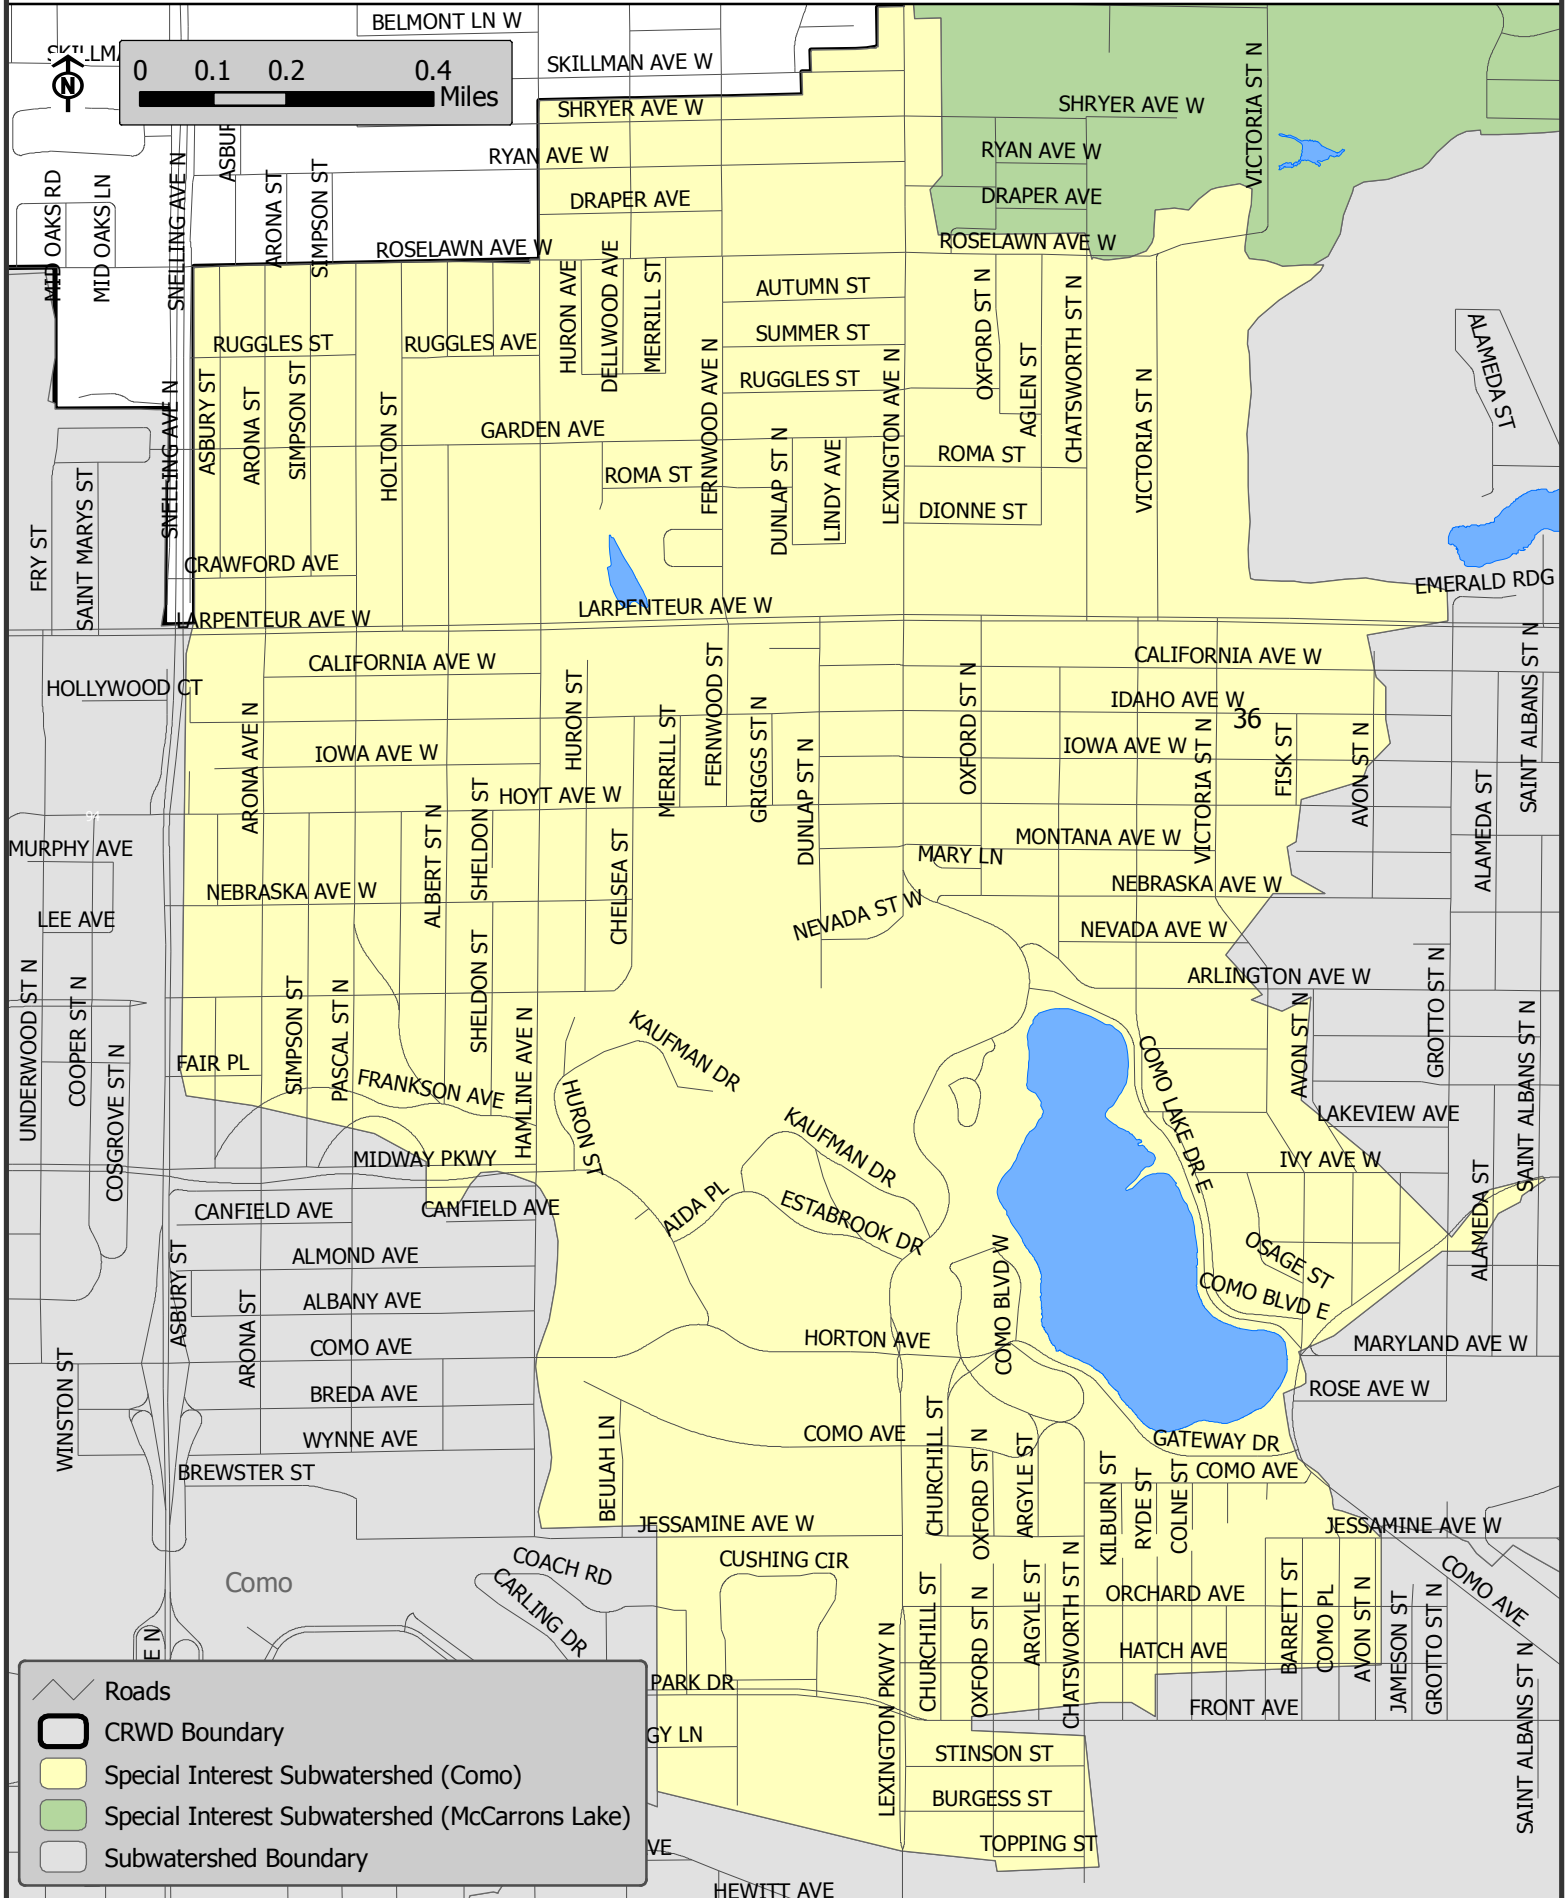

# Special Interest Subwatersheds

# Special Interest Subwatersheds

-  Roads
-  CRWD Boundary
-  Special Interest Subwatershed (Como)
-  Special Interest Subwatershed (McCarrons Lake)
-  Subwatershed Boundary